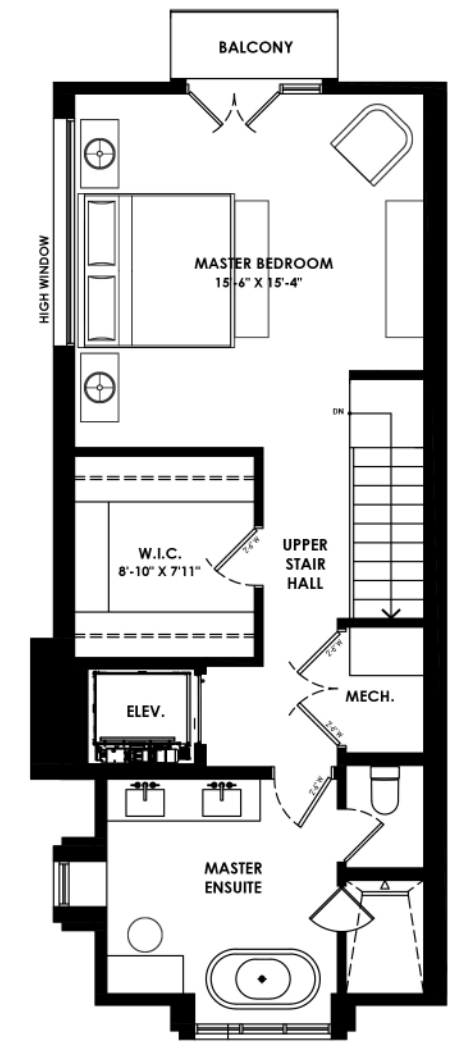

UNIT 1 THIRD LEVEL