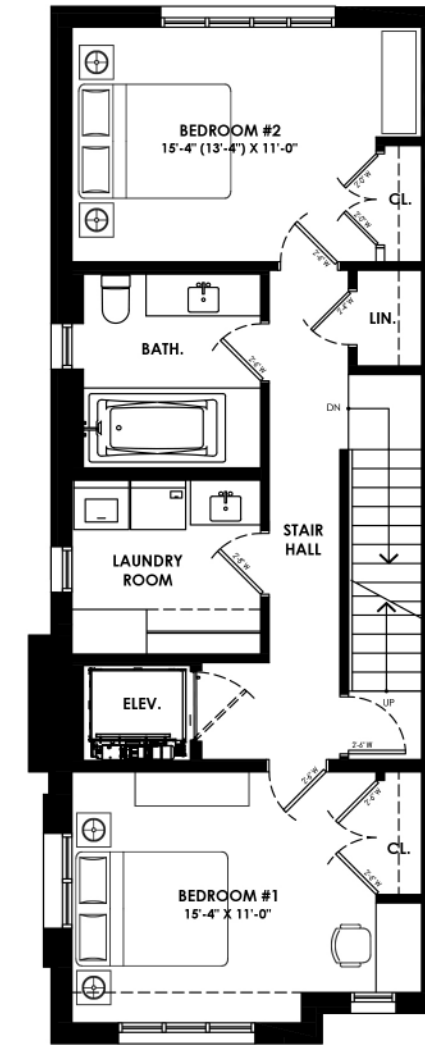

UNIT 1 SECOND LEVEL