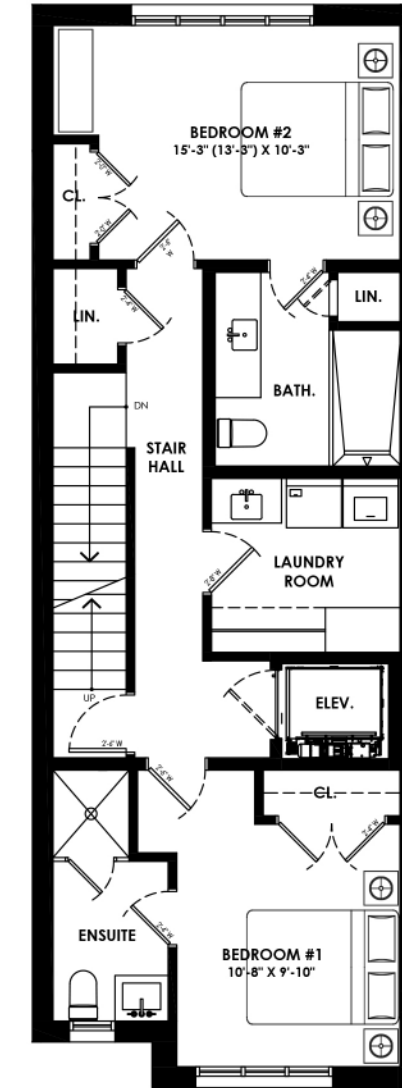

UNIT 3 SECOND LEVEL