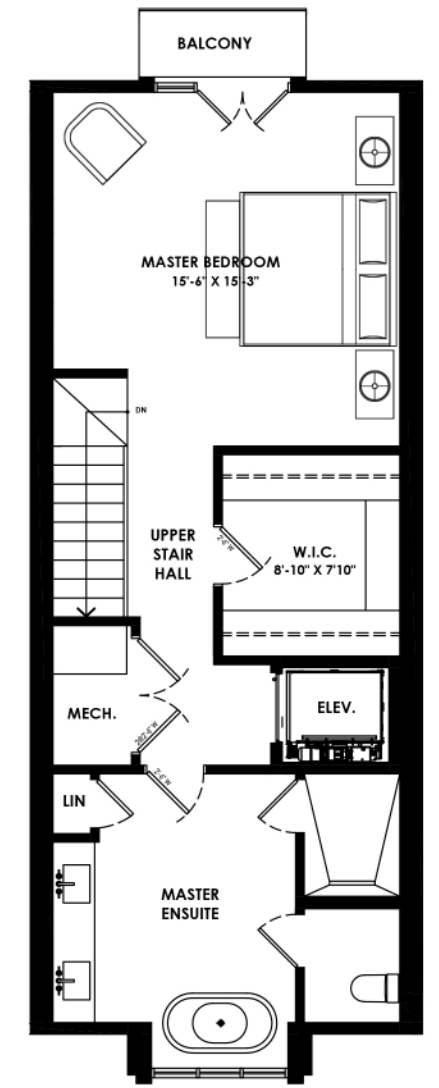

UNIT 3 THIRD LEVEL