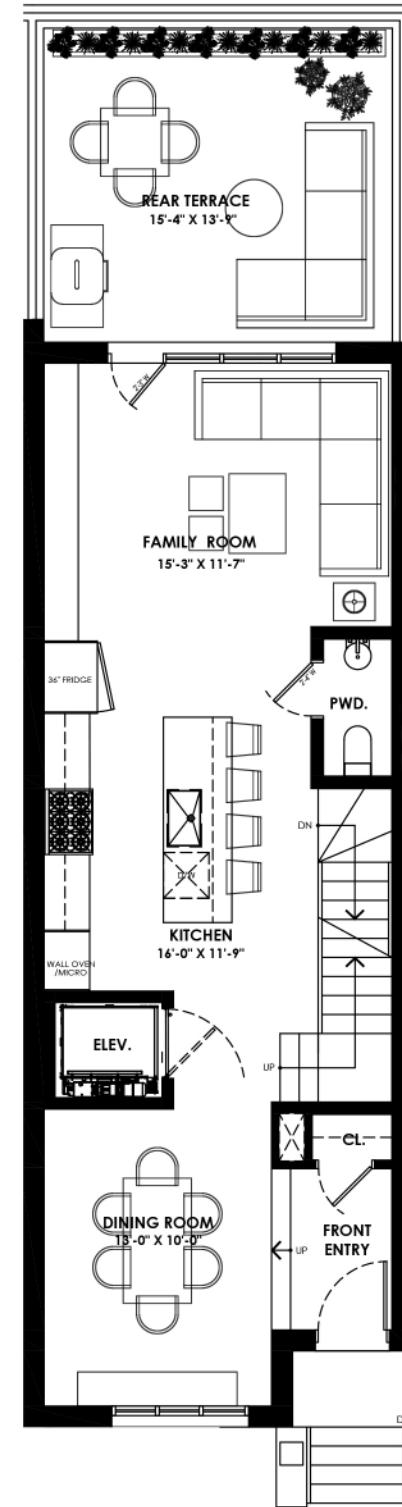

UNIT 2 MAIN LEVEL