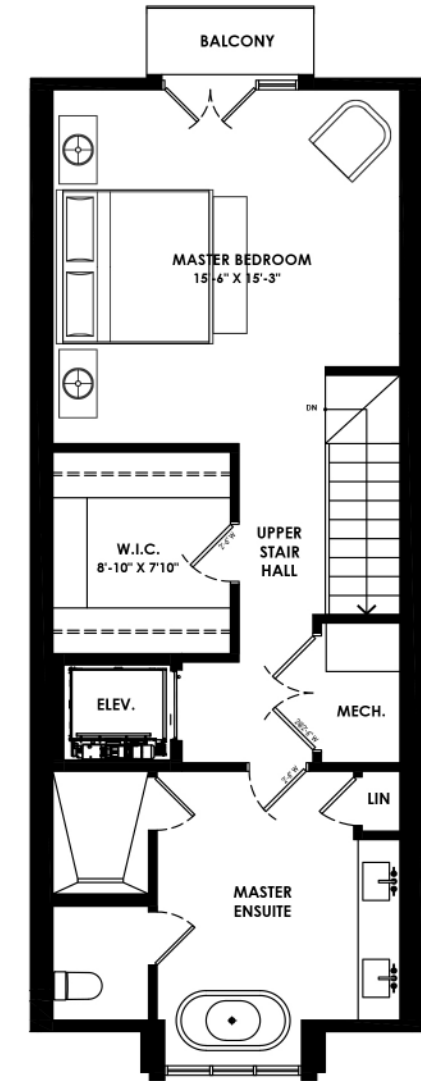

UNIT 2 THIRD LEVEL