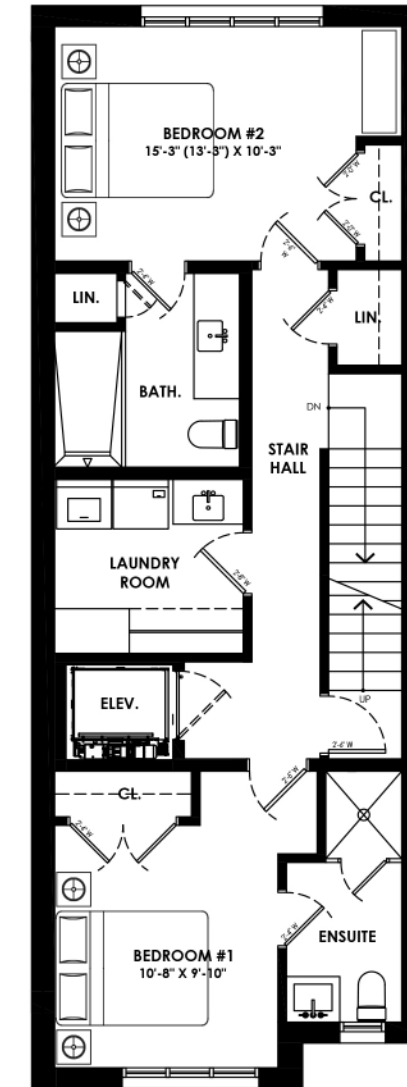

UNIT 2 SECOND LEVEL