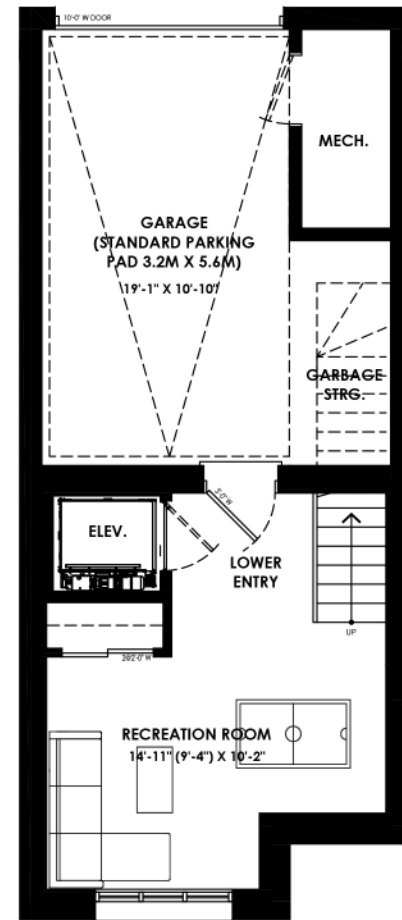

RUBY

3 BEDROOM | 3.5 BATH | 2575 SQ.FT.

UNIT 2 BASEMENT